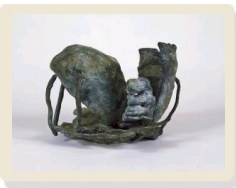

Lam Museum of Anthropology, Wake Forest University

Palmer Hall, Carroll Weathers Drive , Winston-Salem NC

Email | lammuseum@wfu.edu
Phone | (336) 758-5282
Web | <https://lammuseum.wfu.edu>

HANDMADE: SCULPTURE FROM WAKE FOREST ART COLLECTIONS