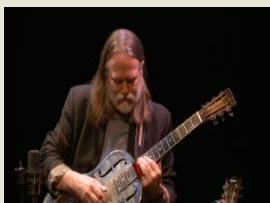

(13) views

**FIDDLE & BOW SOCIETY PRESENTS: SCOTT AIN
 SLIE**
Muddy Creek Cafe and Music Hall
 5455 Bethania Rd. , Winston-Salem NC

Email | sothom@aol.com
 Phone | (336) 414-1699
 Web | www.fiddleandbow.org
 03/16