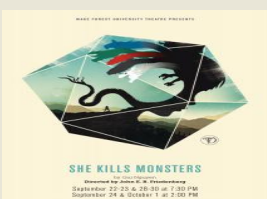

The week of September 22-28

(85) views

"FROM THE EARTH" EXHIBIT AT PIEDMONT CRAFTSMEN

Piedmont Craftsmen

601 North Trade Street , Winston-Salem NC

Email | info@piedmontcraftsmen.org
Phone | (336) 725-1516
Web | www.piedmontcraftsmen.org
09/21, 09/22, 09/23, 09/26, 09/27; additional dates thru 09/30